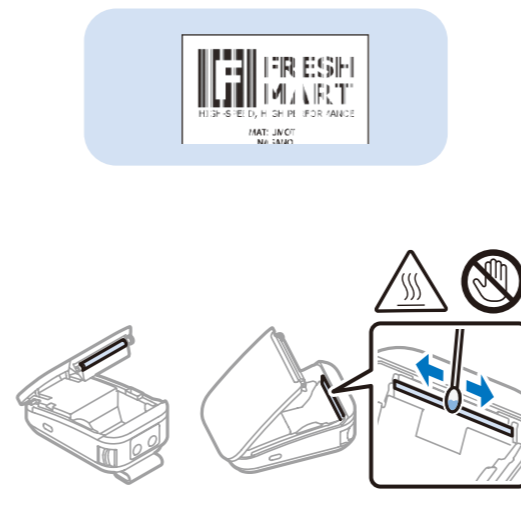

# 4

**TM-P20II – Setting Up a Printer**

[https://support.epson.net/p\\_doc/970/](https://support.epson.net/p_doc/970/)

- TM-P20II – How to Connect via Wi-Fi
- TM-P20II – How to Connect via Bluetooth

• Wi-Fi® is a registered trademark of Wi-Fi Alliance®.  
 • The Bluetooth® word mark and logos are registered trademarks owned by Bluetooth SIG, Inc. and any use of such marks by Seiko Epson Corporation is under license.